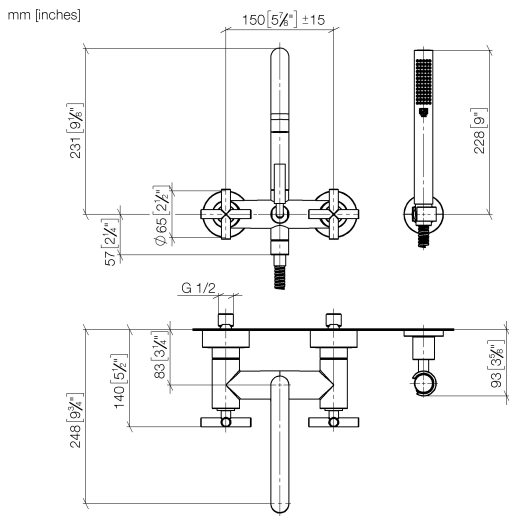

25 133 892

- spout: circular, air-enriched flow
- max. flow 22 l/min at 3 bar flow pressure
- Hand shower: COMPACT RAIN, max. flow rate 6.8 l/min (at 3 bar)
- complete hand shower set with anti-scale system
- 240mm projection
- rotary diverter for bath/shower
- slide-on rosettes Ø 65 mm
- rosette for shower holder Ø 50mm
- 1/2" connection
- gauge 150 mm - 15 mm
- metal shower hose 1250mm with integrated anti-twist protection

Intrinsic protection against back flow.

Stand pipes combination possible on request (x-TRA SERVICE).

	Brushed Chrome	25 133 892-93
	Chrome	25 133 892-00
	Brushed Platinum	25 133 892-06
	Platinum	25 133 892-08
	Dark Chrome	25 133 892-19
	Brushed Durabronze (23kt Gold)	25 133 892-28
	Matte Black	25 133 892-33
	Brushed Champagne (22kt Gold)	25 133 892-46
	Champagne (22kt Gold)	25 133 892-47
	Brushed Dark Platinum	25 133 892-99

25 133 892

Flow rate chart

Certificates

WRAS_2210004. LGA_18933. Belgaqua_21-026-27_4.

25 133 892

Parts for other finishes can be found here: [Chrome](#)

Spare parts list

No.	Item Number	Name	Quantity used	Delivery time
1	25 100 892-93	TARA Bath mixer for wall mounting - Brushed Chrome	1	-
Spare part can no longer be ordered, please order the replacement item				
2	90 14 20 026 00 90	seal	1	2
3	28 050 892-93	TARA Wall bracket - Brushed Chrome	1	20
4	90 30 02 072 00-93	Metal shower hose 1/2" x 3/8" x 1250 mm - Brushed Chrome	1	20
5	90 12 11 140 30-93	shower	1	20