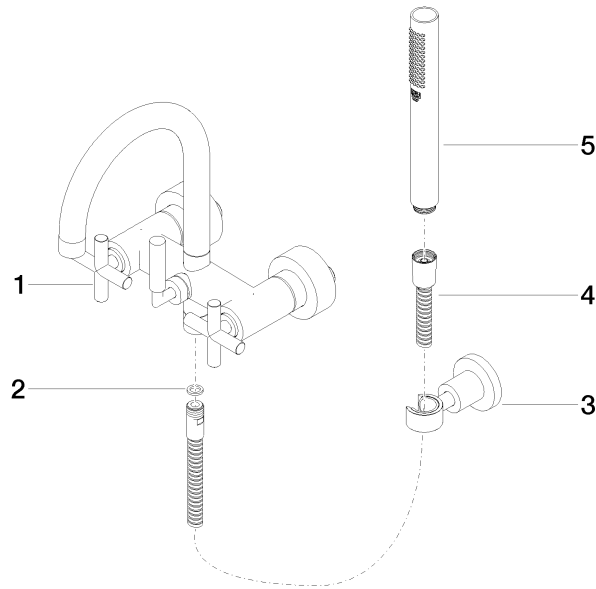

25 133 892

- spout: circular, air-enriched flow
- max. flow 22 l/min at 3 bar flow pressure
- Hand shower: COMPACT RAIN, max. flow rate 6.8 l/min (at 3 bar)
- complete hand shower set with anti-scale system
- 240mm projection
- rotary diverter for bath/shower
- slide-on rosettes Ø 65 mm
- rosette for shower holder Ø 50mm
- 1/2" connection
- gauge 150 mm - 15 mm
- metal shower hose 1250mm with integrated anti-twist protection

25 133 892

Flow rate chart

Certificates

WRAS_2210004. LGA_18933. Belgaqua_21-026-27_4.

25 133 892

Parts for other finishes can be found here: [Chrome](#)

Spare parts list

No.	Item Number	Name	Quantity used	Delivery time
1	25 100 892-93	TARA Bath mixer for wall mounting - Brushed Chrome	1	-
Spare part can no longer be ordered, please order the replacement item				
2	90 14 20 026 00 90	seal	1	2
3	28 050 892-93	TARA Wall bracket - Brushed Chrome	1	20
4	90 30 02 072 00-93	Metal shower hose 1/2" x 3/8" x 1250 mm - Brushed Chrome	1	20
5	90 12 11 140 30-93	shower	1	20